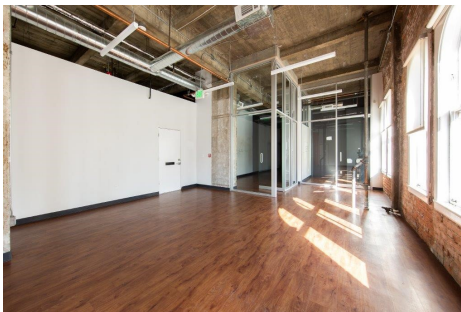

Ryan Dalton
BRE# 01809447
ryan@lcbassociates.com

LCB
ASSOCIATES
510-763-7016

Steve Banker
BRE# 00577218
sbanker@lcbassociates.com